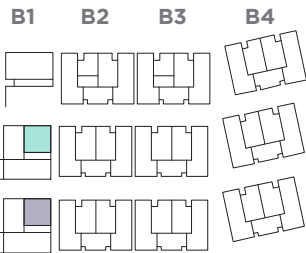

## APARTMENT TYPE C 1 BEDROOM

NORTH

GROUND

LEVEL 1

LEVEL 2

B1 - LEVEL 1 - 112		B1 - LEVEL 2 - 122	
APARTMENT	49m <sup>2</sup>	APARTMENT	49m <sup>2</sup>
BALCONY	13m <sup>2</sup>	BALCONY	13m <sup>2</sup>